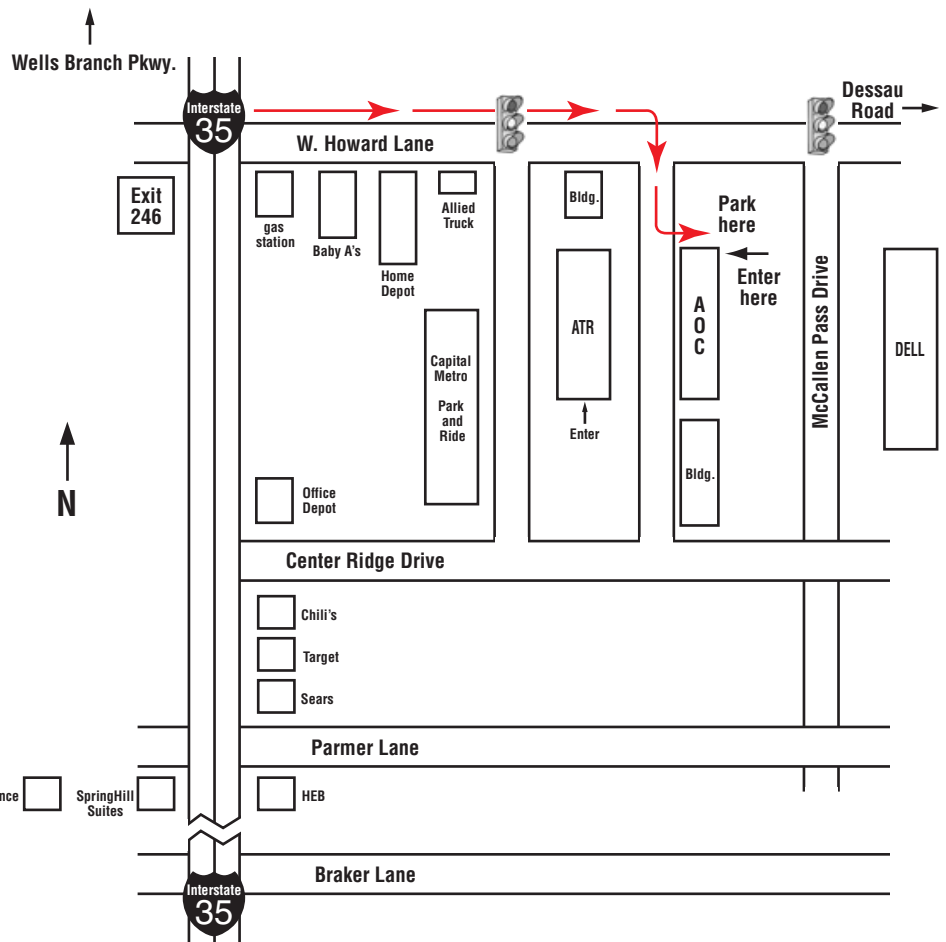

Austin Operation Center (AOC)
 400 Center Ridge Drive
 Austin, Texas 78753

(0.2 miles east of I-35)
 Next to Austin Tech Ridge (ATR) Facility

Telephone number:
 AOC 512-989-5304

Driving Directions to the Pearson Facility

From I-35

- Take exit 246 (Howard Lane)
- Turn east on Howard Lane
- Coming from the south, turn right
- Coming from the north, turn left
- Proceed on Howard past the first stoplight
- Turn right on the first street past the stoplight (You'll see a ground level, blue Pearson sign)
- Training will be held in the building on the left
- Park in the area indicated on the map
- Enter thru door 'e' on the north end of the building

**Do NOT use MapQuest
 (or any other similar site's)
 driving directions.**