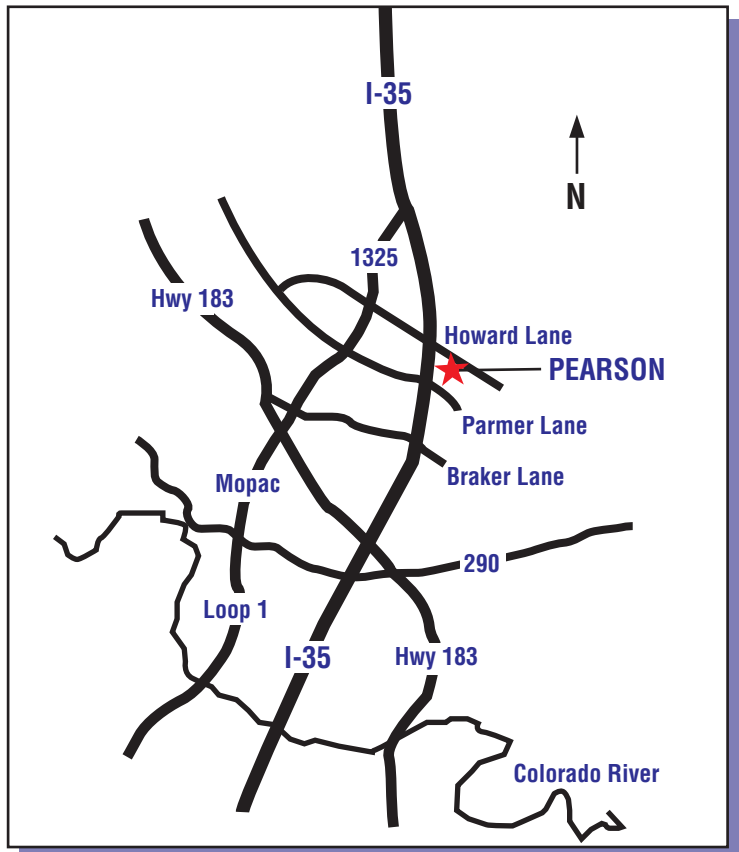

Austin Operation Center (AOC)
 400 Center Ridge Drive
 Austin, Texas 78753

(0.2 miles east of I-35)
 Next to Austin Tech Ridge (ATR) Facility

Telephone number:
 AOC 512-989-5304

Driving Directions to the Pearson Facility

From I-35

- Take exit 246 (Howard Lane)
- Turn east on Howard Lane
- Coming from the south, turn right
- Coming from the north, turn left
- Proceed on Howard past the first stoplight
- Turn right on the first street past the stoplight (You'll see a ground level, blue Pearson sign)
- Training will be held in the building on the left
- Park in the area indicated on the map
- Enter thru door 'e' on the north end of the building

**Do NOT use MapQuest
 (or any other similar site's)
 driving directions.**